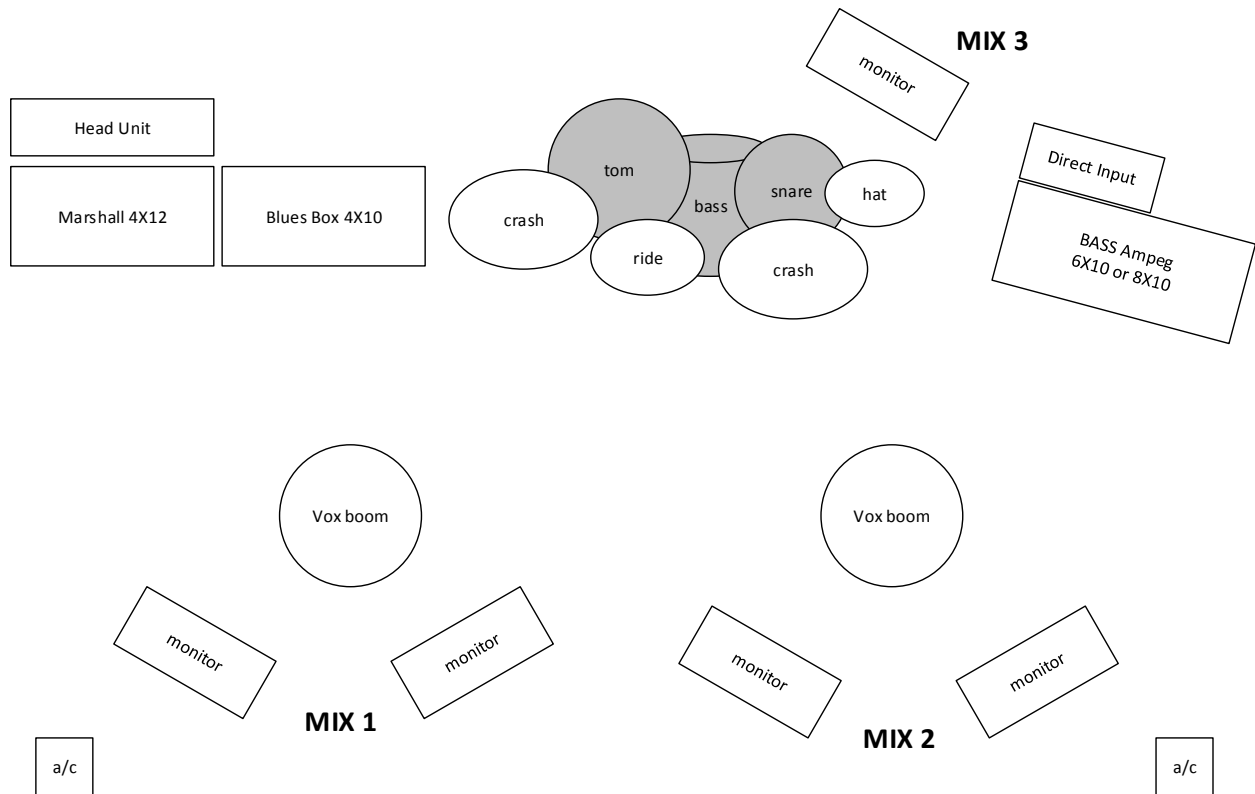

CHRIS DUARTE GROUP STAGE PLOT

INPUT LIST

1. 16" KICK
2. 14" SNARE
3. 12" RACK TOM
4. 14" FLOOR TOM
5. HIGH HAT
6. OH
7. OH
8. BASS DI
9. BASS MIC
10. GUITAR - MARSHALL
11. GUITAR - BLUES BOX
12. VOX CHRIS
13. VOX BACK-UP